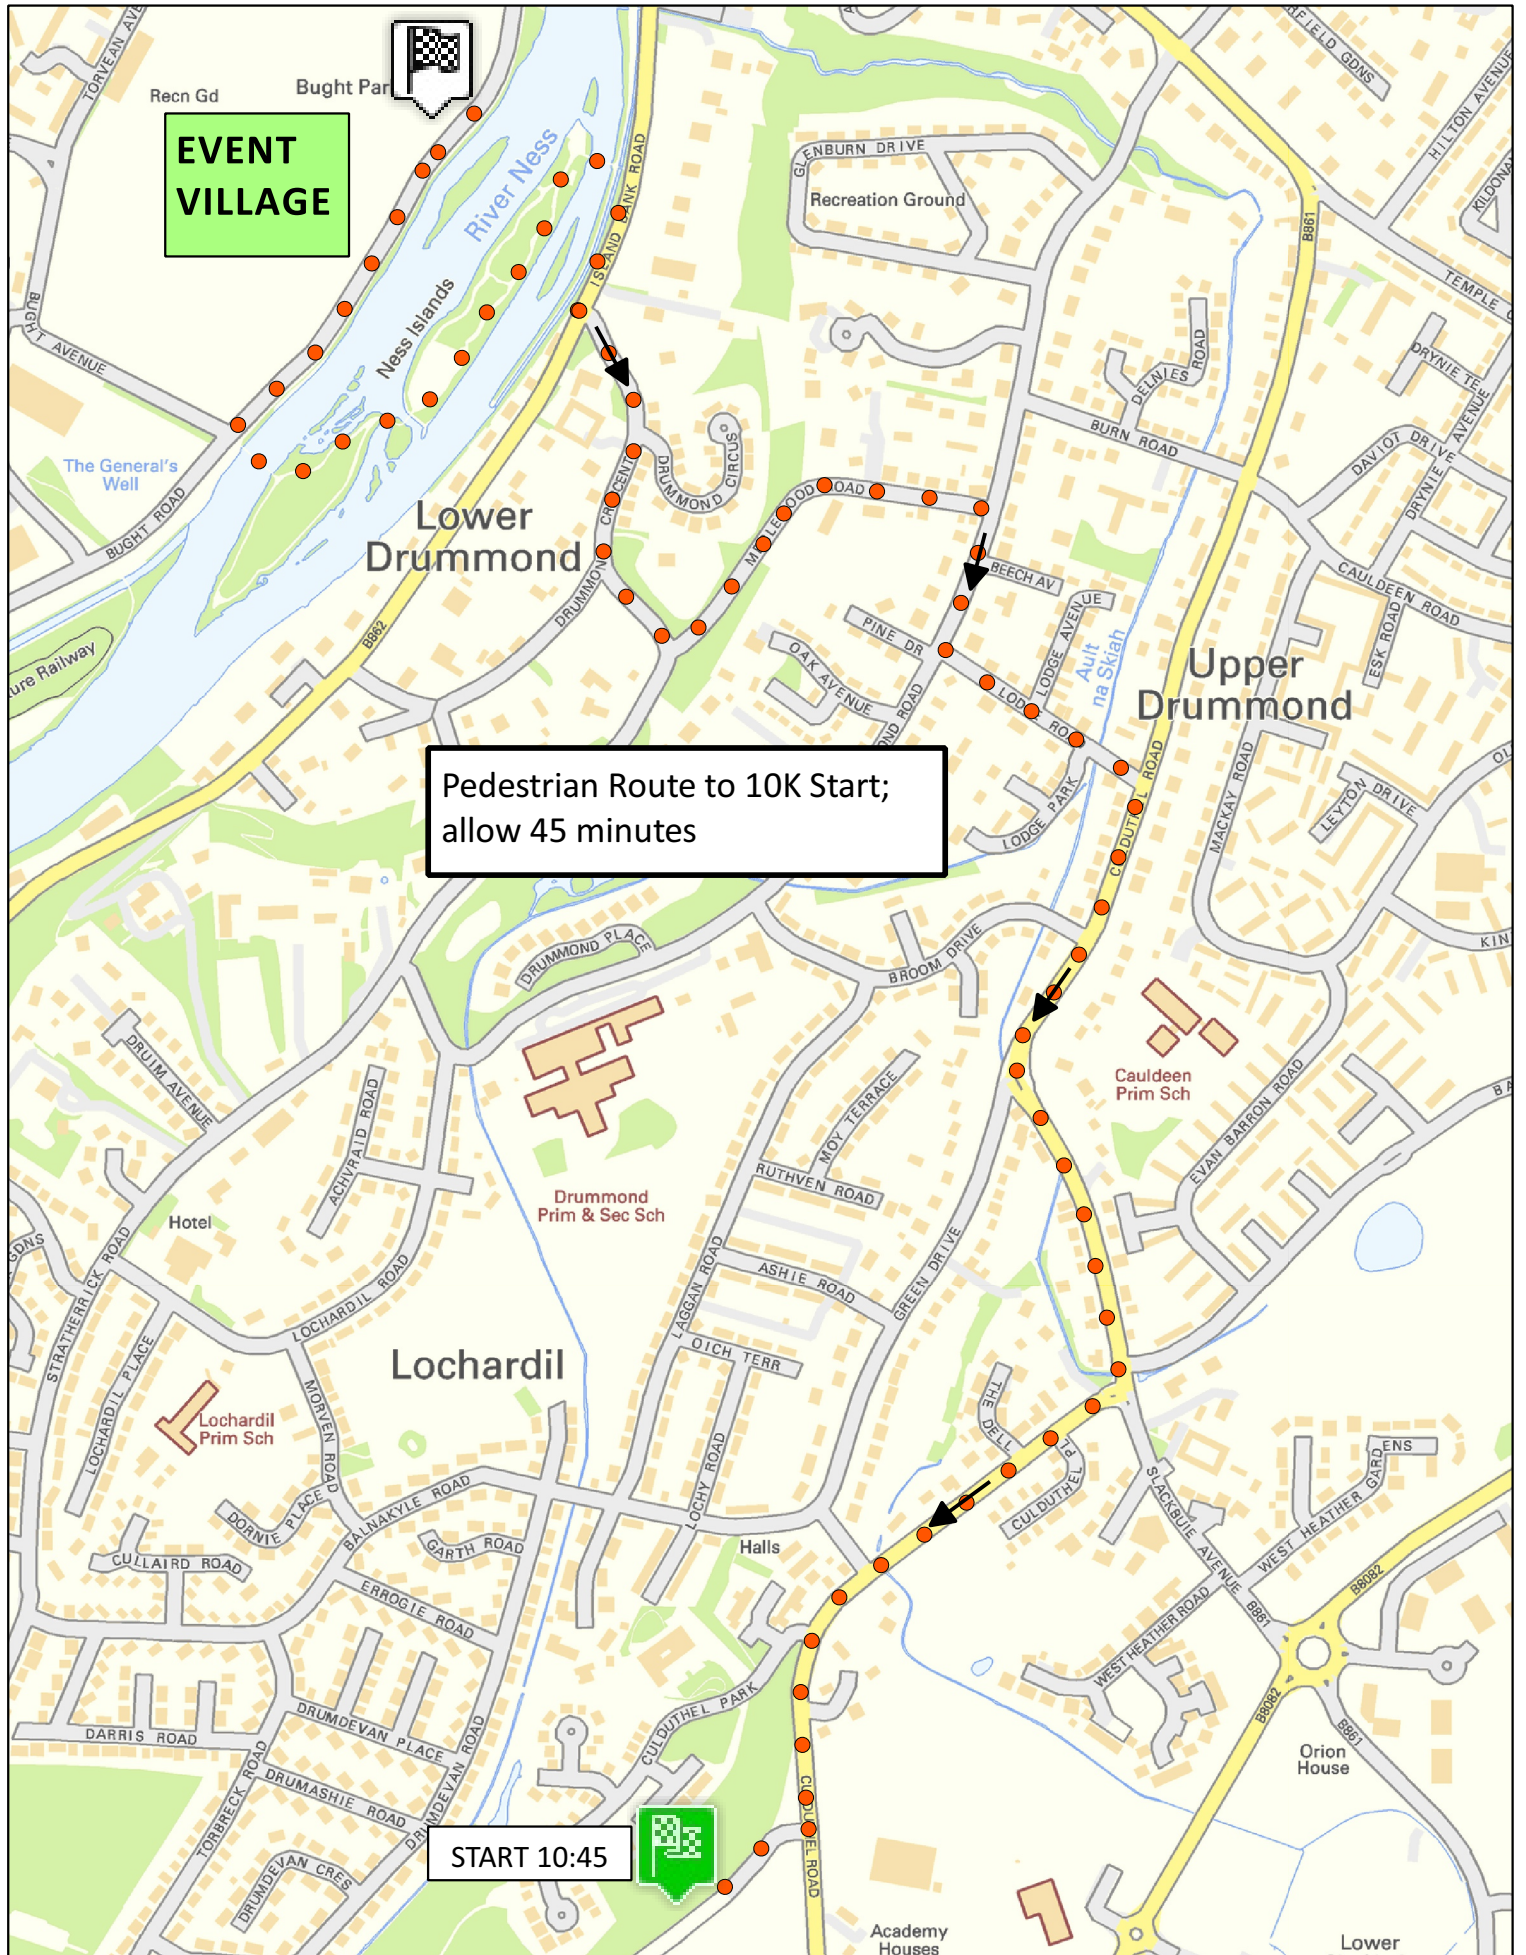

RIVER NESS 10K

10K/10K CORPORATE CHALLENGE PEDESTRIAN ACCESS TO START

EVENT VILLAGE

**Pedestrian Route to 10K Start;
allow 45 minutes**

START 10:45